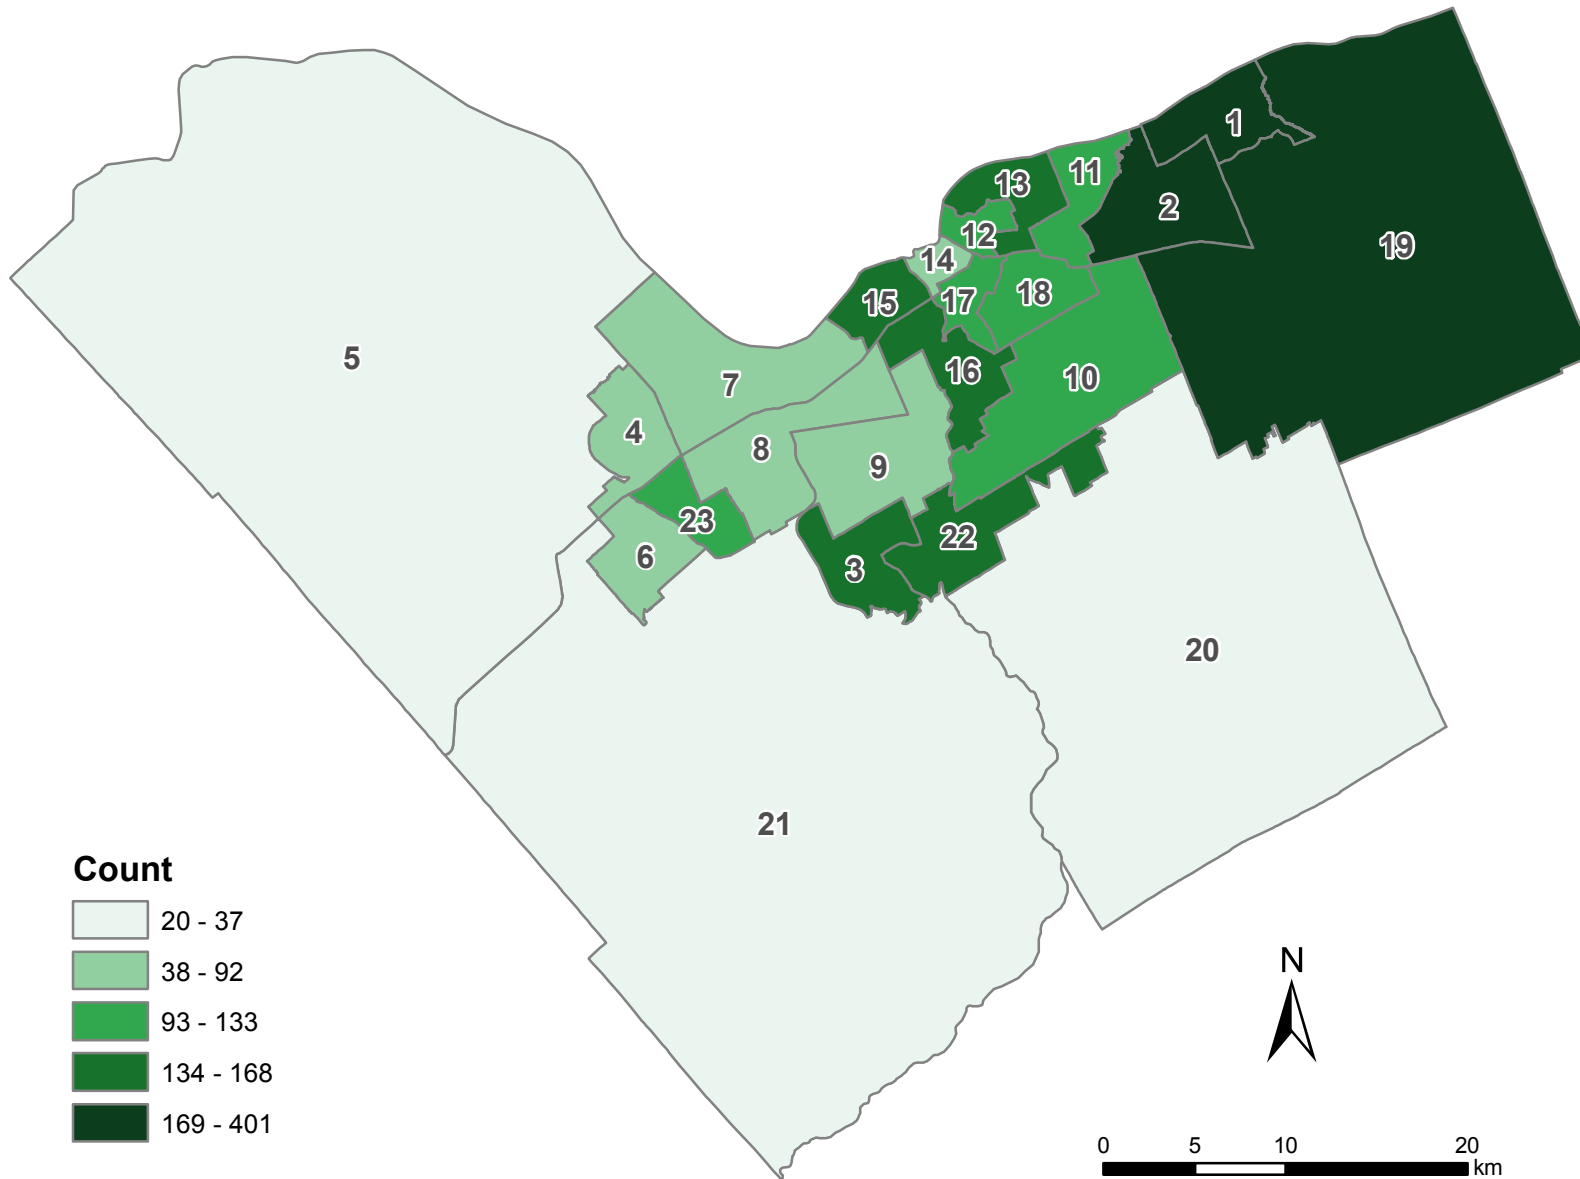

Children Identified as Francophone on CCRAW¹

ID	Ward	Count
1	Orléans	312
2	Innes	359
3	Barrhaven	168
4	Kanata North	84
5	West Carleton-March	26
6	Stittsville	86
7	Bay	66
8	College	92
9	Knoxdale-Merivale	68
10	Gloucester-Southgate	109
11	Beacon Hill-Cyrville	130
12	Rideau-Vanier	133
13	Rideau-Rockcliffe	147
14	Somerset	65
15	Kitchissippi	150
16	River	147
17	Capital	111
18	Alta Vista	122
19	Cumberland	401
20	Osgoode	20
21	Rideau-Goulbourn	37
22	Gloucester-South Nepean	167
23	Kanata South	114

1. CCRAW: Child Care Registry And Waitlist