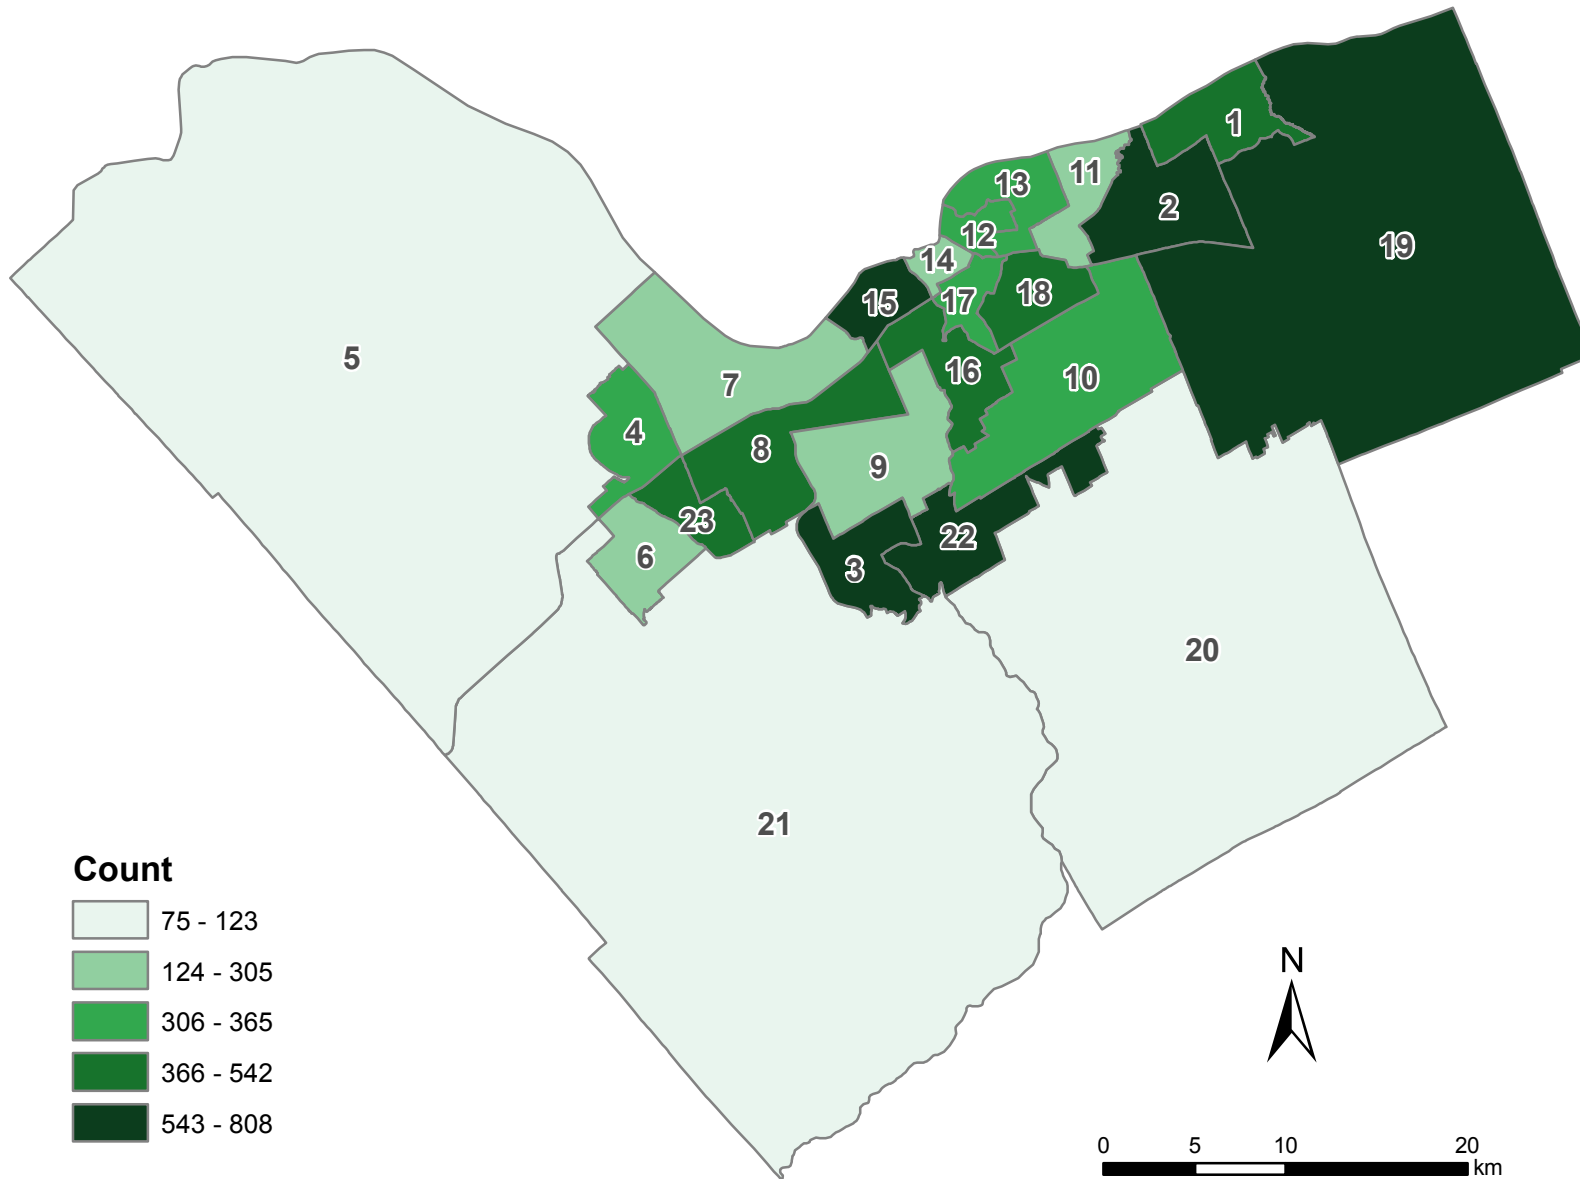

Total Number of Children on CCRAW¹

ID	Ward	Count
1	Orléans	542
2	Innes	614
3	Barrhaven	808
4	Kanata North	349
5	West Carleton-March	75
6	Stittsville	302
7	Bay	296
8	College	414
9	Knoxdale-Merivale	292
10	Gloucester-Southgate	365
11	Beacon Hill-Cyrville	275
12	Rideau-Vanier	327
13	Rideau-Rockcliffe	335
14	Somerset	305
15	Kitchissippi	600
16	River	459
17	Capital	328
18	Alta Vista	440
19	Cumberland	680
20	Osgoode	108
21	Rideau-Goulbourn	123
22	Gloucester-South Nepean	708
23	Kanata South	464

1. CCRAW: Child Care Registry And Waitlist