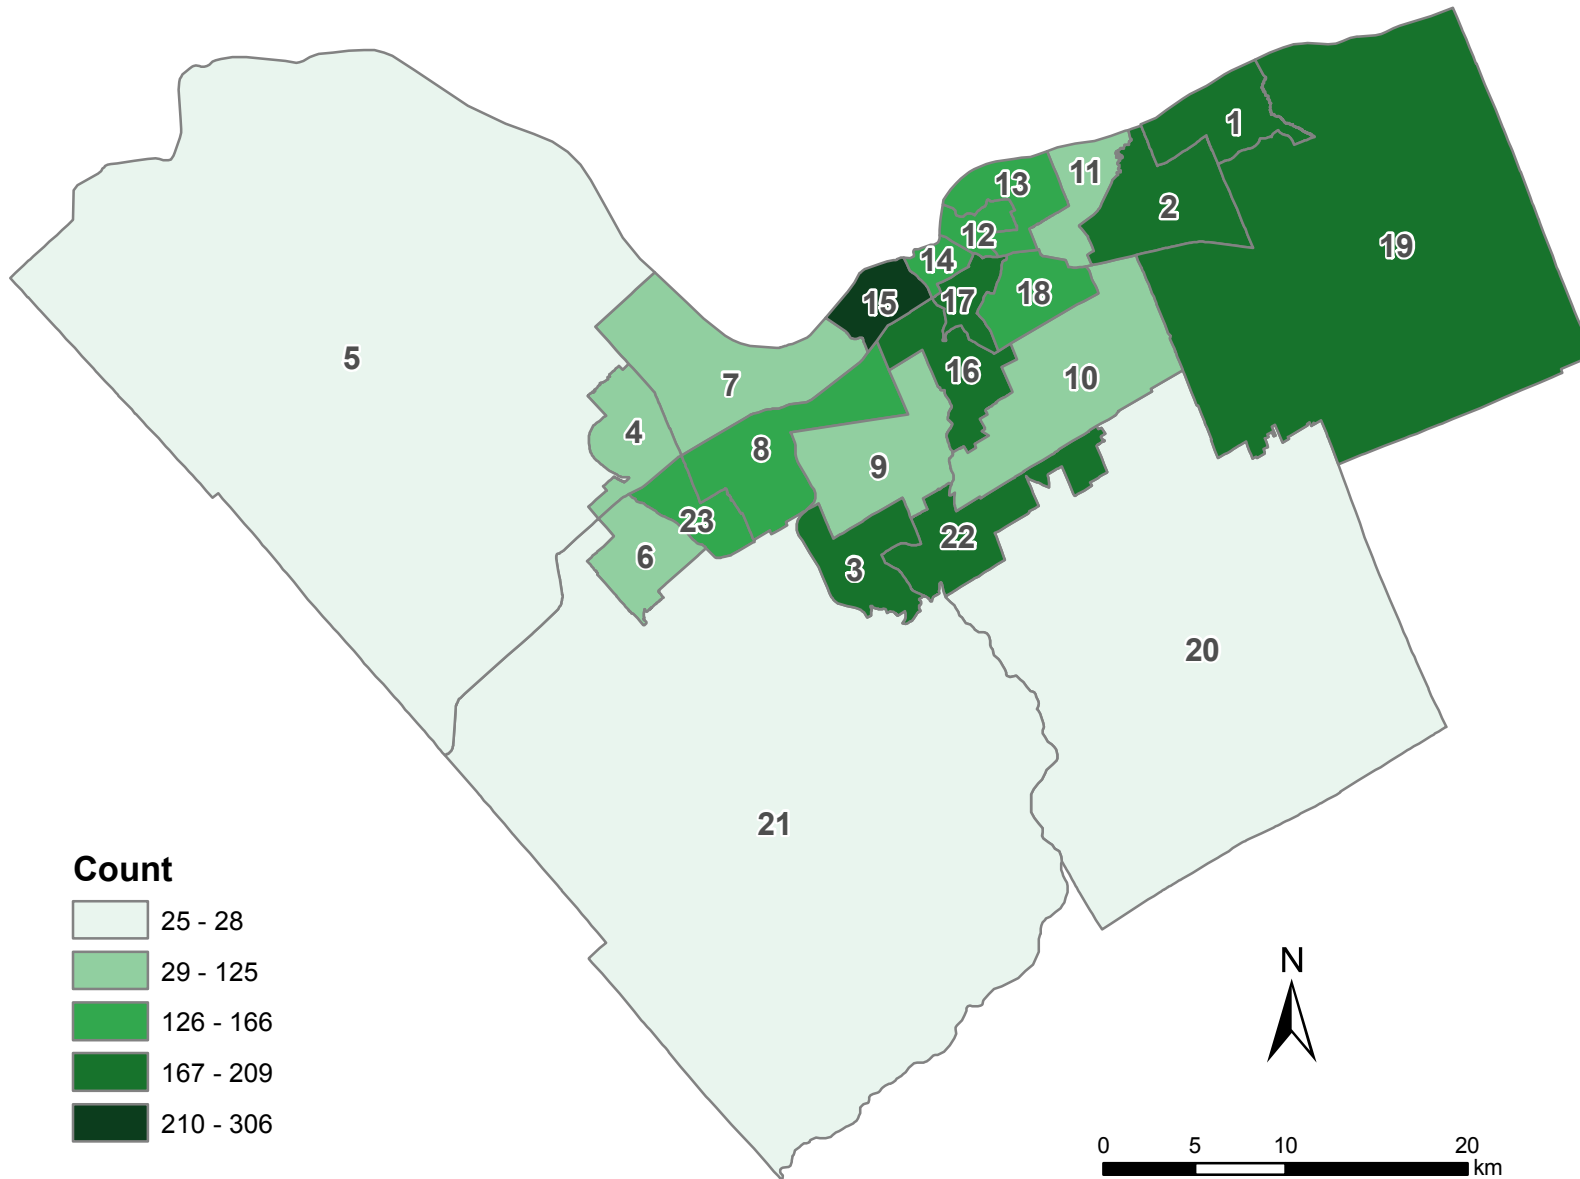

Infant Children on CCRAW¹

ID	Ward	Count
1	Orléans	175
2	Innes	179
3	Barrhaven	209
4	Kanata North	102
5	West Carleton-March	25
6	Stittsville	77
7	Bay	108
8	College	161
9	Knoxdale-Merivale	94
10	Gloucester-Southgate	125
11	Beacon Hill-Cyrville	118
12	Rideau-Vanier	166
13	Rideau-Rockcliffe	135
14	Somerset	164
15	Kitchissippi	306
16	River	177
17	Capital	184
18	Alta Vista	162
19	Cumberland	195
20	Osgoode	28
21	Rideau-Goulbourn	28
22	Gloucester-South Nepean	207
23	Kanata South	147

1. CCRAW: Child Care Registry And Waitlist