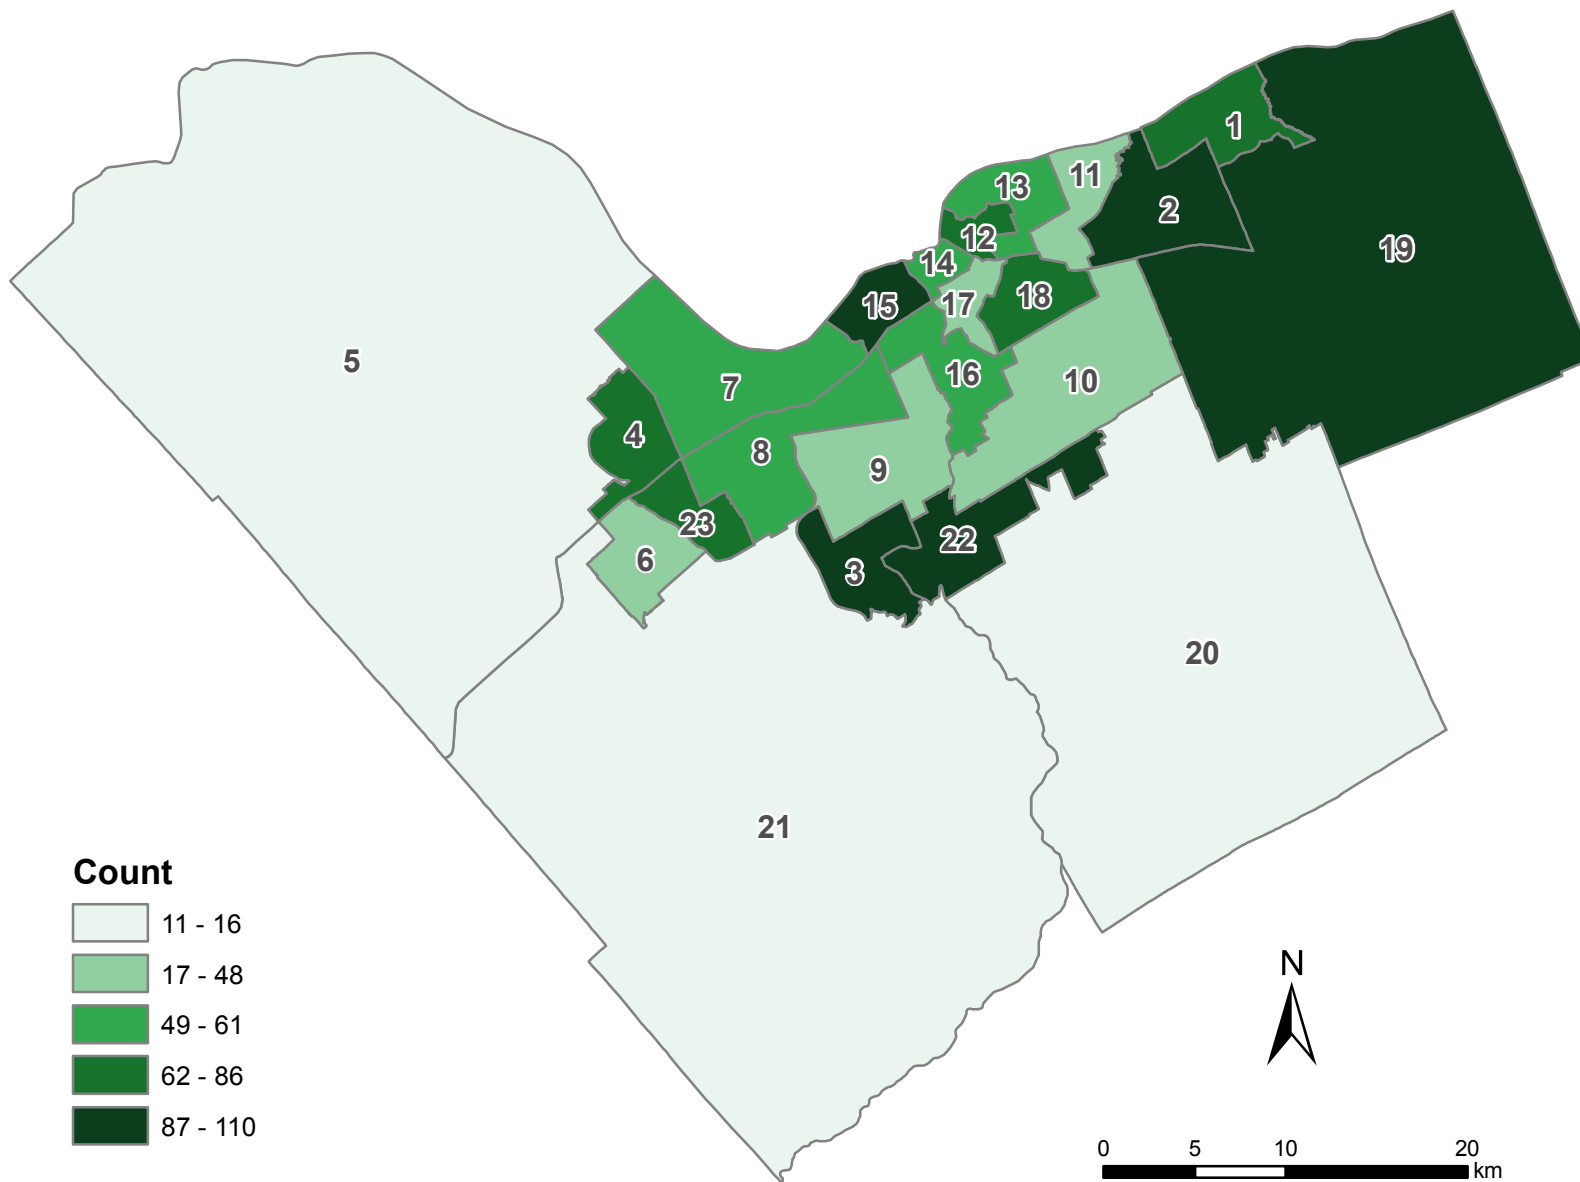

Toddlers on CCRAW¹

ID	Ward	Count
1	Orléans	67
2	Innes	98
3	Barrhaven	107
4	Kanata North	66
5	West Carleton-March	11
6	Stittsville	31
7	Bay	58
8	College	54
9	Knoxdale-Merivale	48
10	Gloucester-Southgate	45
11	Beacon Hill-Cyrville	36
12	Rideau-Vanier	66
13	Rideau-Rockcliffe	57
14	Somerset	59
15	Kitchissippi	108
16	River	61
17	Capital	47
18	Alta Vista	86
19	Cumberland	110
20	Osgoode	16
21	Rideau-Goulbourn	11
22	Gloucester-South Nepean	110
23	Kanata South	70

Count

1. CCRAW: Child Care Registry And Waitlist