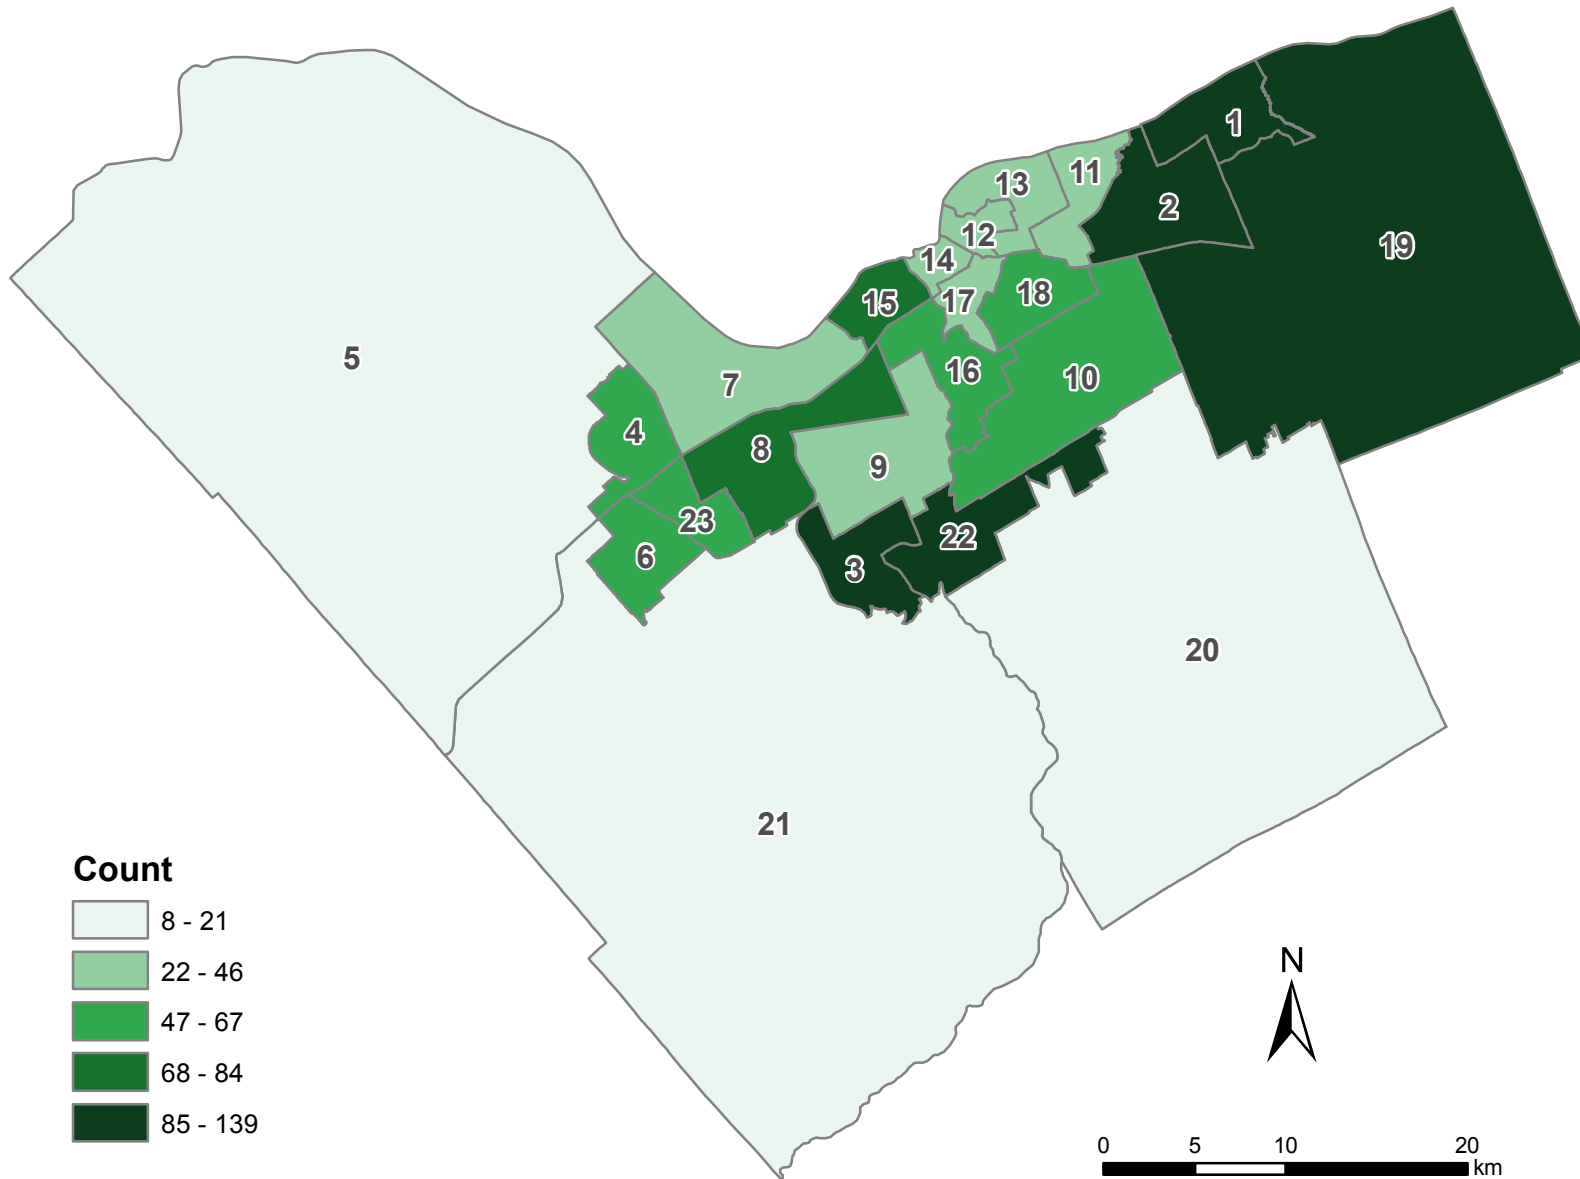

Preschool Children on CCRAW¹

ID	Ward	Count
1	Orléans	114
2	Innes	107
3	Barrhaven	139
4	Kanata North	57
5	West Carleton-March	8
6	Stittsville	55
7	Bay	40
8	College	84
9	Knoxdale-Merivale	46
10	Gloucester-Southgate	58
11	Beacon Hill-Cyrville	43
12	Rideau-Vanier	31
13	Rideau-Rockcliffe	43
14	Somerset	36
15	Kitchissippi	79
16	River	62
17	Capital	41
18	Alta Vista	67
19	Cumberland	131
20	Osgoode	14
21	Rideau-Goulbourn	21
22	Gloucester-South Nepean	118
23	Kanata South	66

1. CCRAW: Child Care Registry And Waitlist