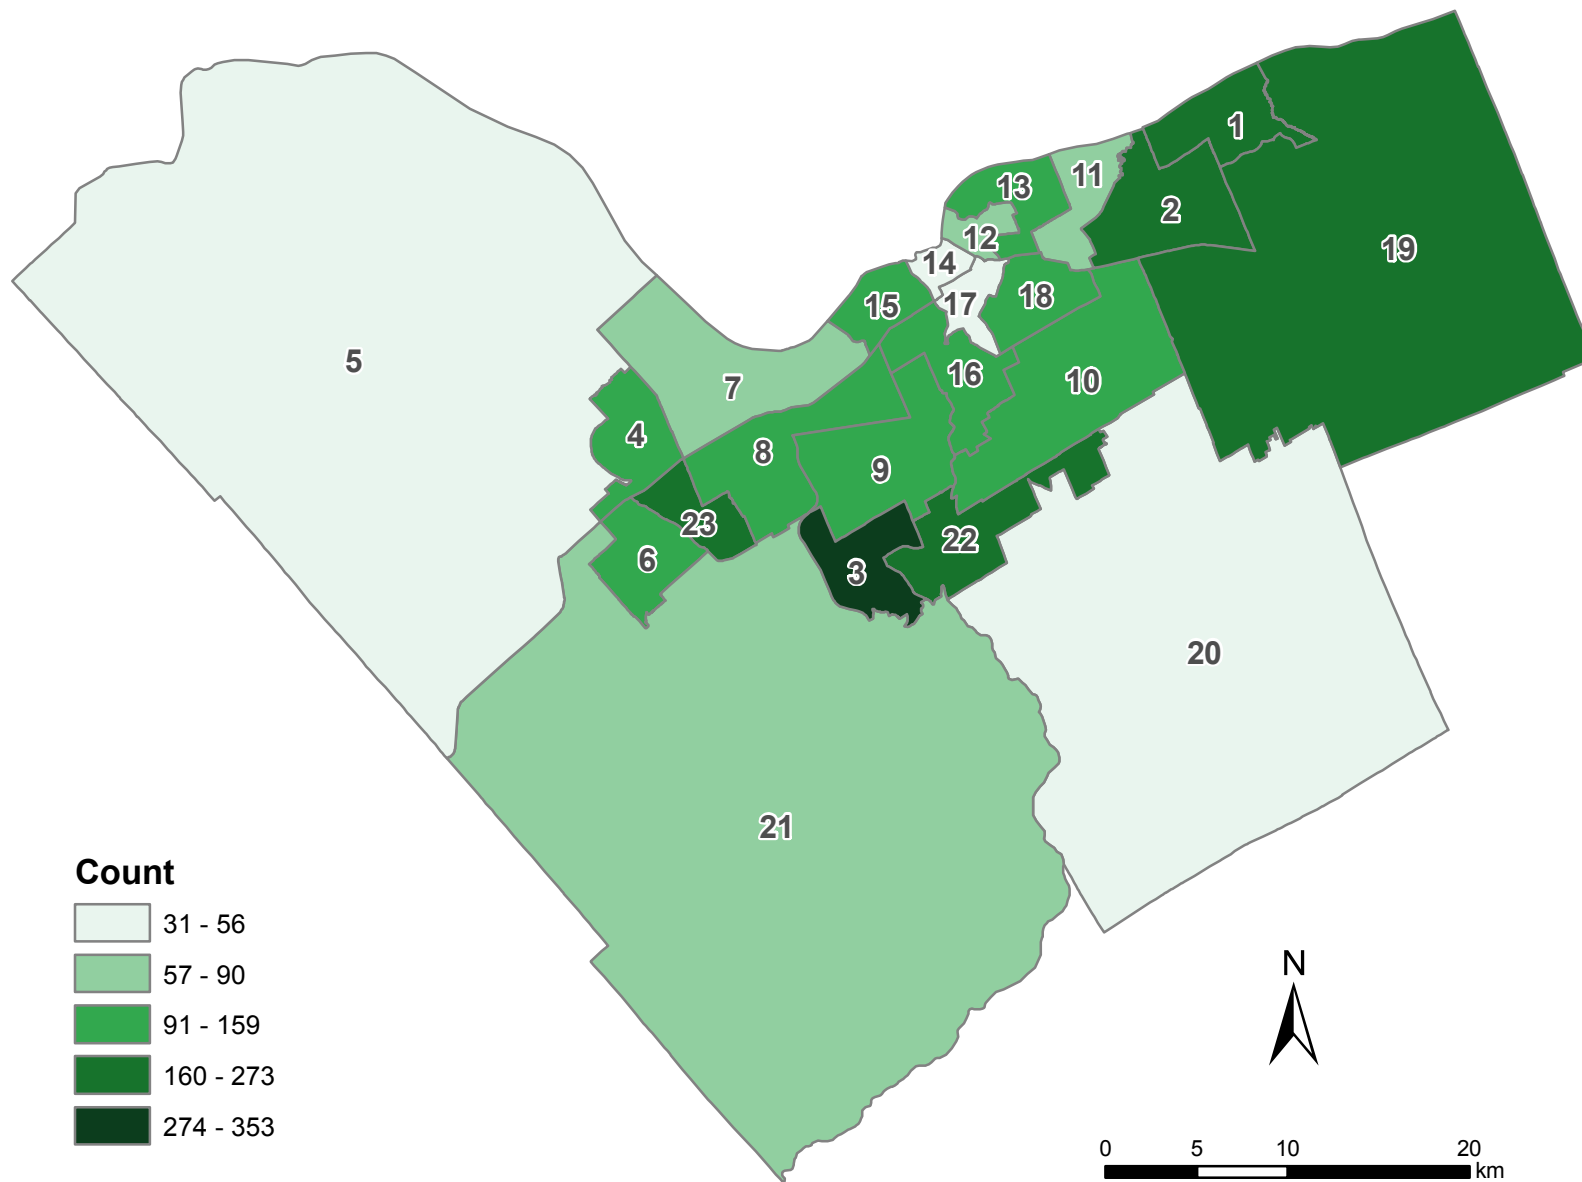

School Age Children on CCRAW¹

Count

ID	Ward	Count
1	Orléans	186
2	Innes	230
3	Barrhaven	353
4	Kanata North	124
5	West Carleton-March	31
6	Stittsville	139
7	Bay	90
8	College	115
9	Knoxdale-Merivale	104
10	Gloucester-Southgate	137
11	Beacon Hill-Cyrville	78
12	Rideau-Vanier	64
13	Rideau-Rockcliffe	100
14	Somerset	46
15	Kitchissippi	107
16	River	159
17	Capital	56
18	Alta Vista	125
19	Cumberland	244
20	Osgoode	50
21	Rideau-Goulbourn	63
22	Gloucester-South Nepean	273
23	Kanata South	181

1. CCRAW: Child Care Registry And Waitlist