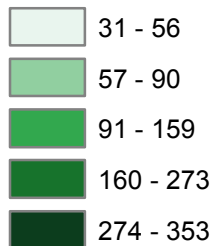

School Age Children on CCRAW¹

Count

ID	Ward	Count
1	Orléans	186
2	Innes	230
3	Barrhaven	353
4	Kanata North	124
5	West Carleton-March	31
6	Stittsville	139
7	Bay	90
8	College	115
9	Knoxdale-Merivale	104
10	Gloucester-Southgate	137
11	Beacon Hill-Cyrville	78
12	Rideau-Vanier	64
13	Rideau-Rockcliffe	100
14	Somerset	46
15	Kitchissippi	107
16	River	159
17	Capital	56
18	Alta Vista	125
19	Cumberland	244
20	Osgoode	50
21	Rideau-Goulbourn	63
22	Gloucester-South Nepean	273
23	Kanata South	181