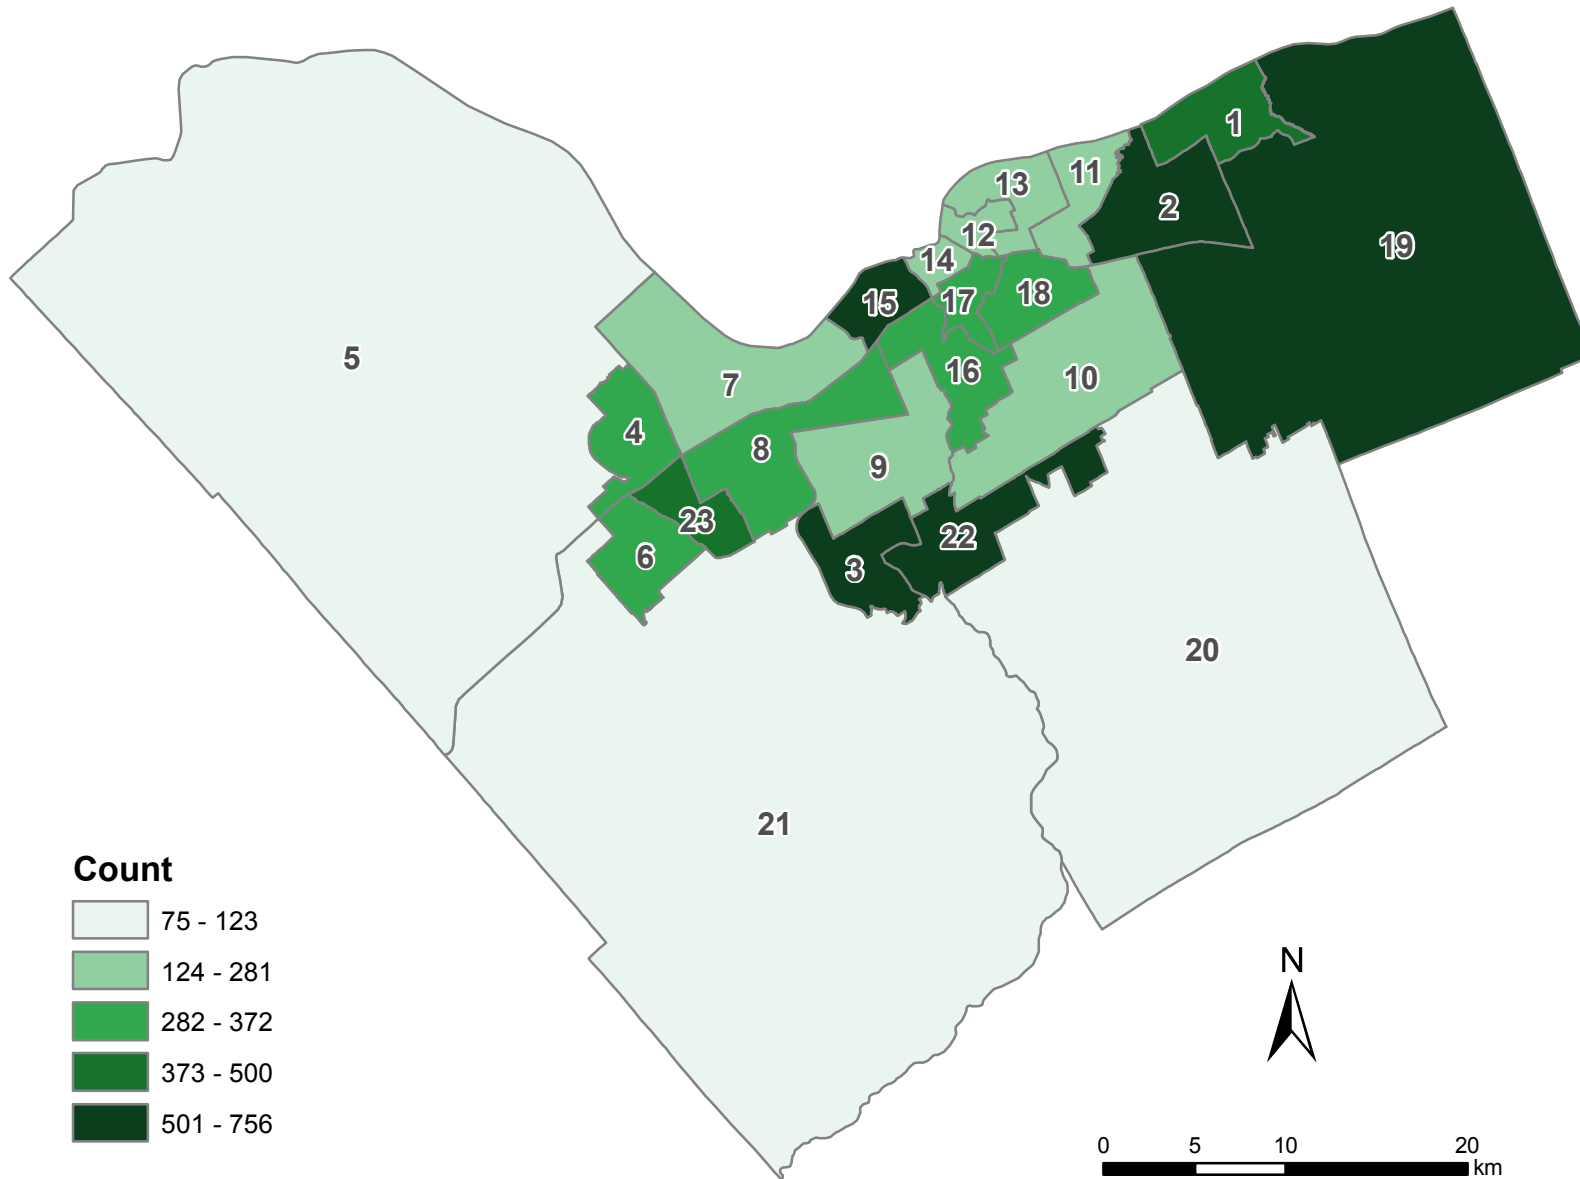

Children Waiting for Full Fee Space on CCRAW¹

ID	Ward	Count
1	Orléans	500
2	Innes	576
3	Barrhaven	756
4	Kanata North	336
5	West Carleton-March	75
6	Stittsville	301
7	Bay	231
8	College	357
9	Knoxdale-Merivale	243
10	Gloucester-Southgate	267
11	Beacon Hill-Cyrville	206
12	Rideau-Vanier	281
13	Rideau-Rockcliffe	263
14	Somerset	278
15	Kitchissippi	570
16	River	352
17	Capital	310
18	Alta Vista	372
19	Cumberland	645
20	Osgoode	105
21	Rideau-Goulbourn	123
22	Gloucester-South Nepean	669
23	Kanata South	434

1. CCRAW: Child Care Registry And Waitlist