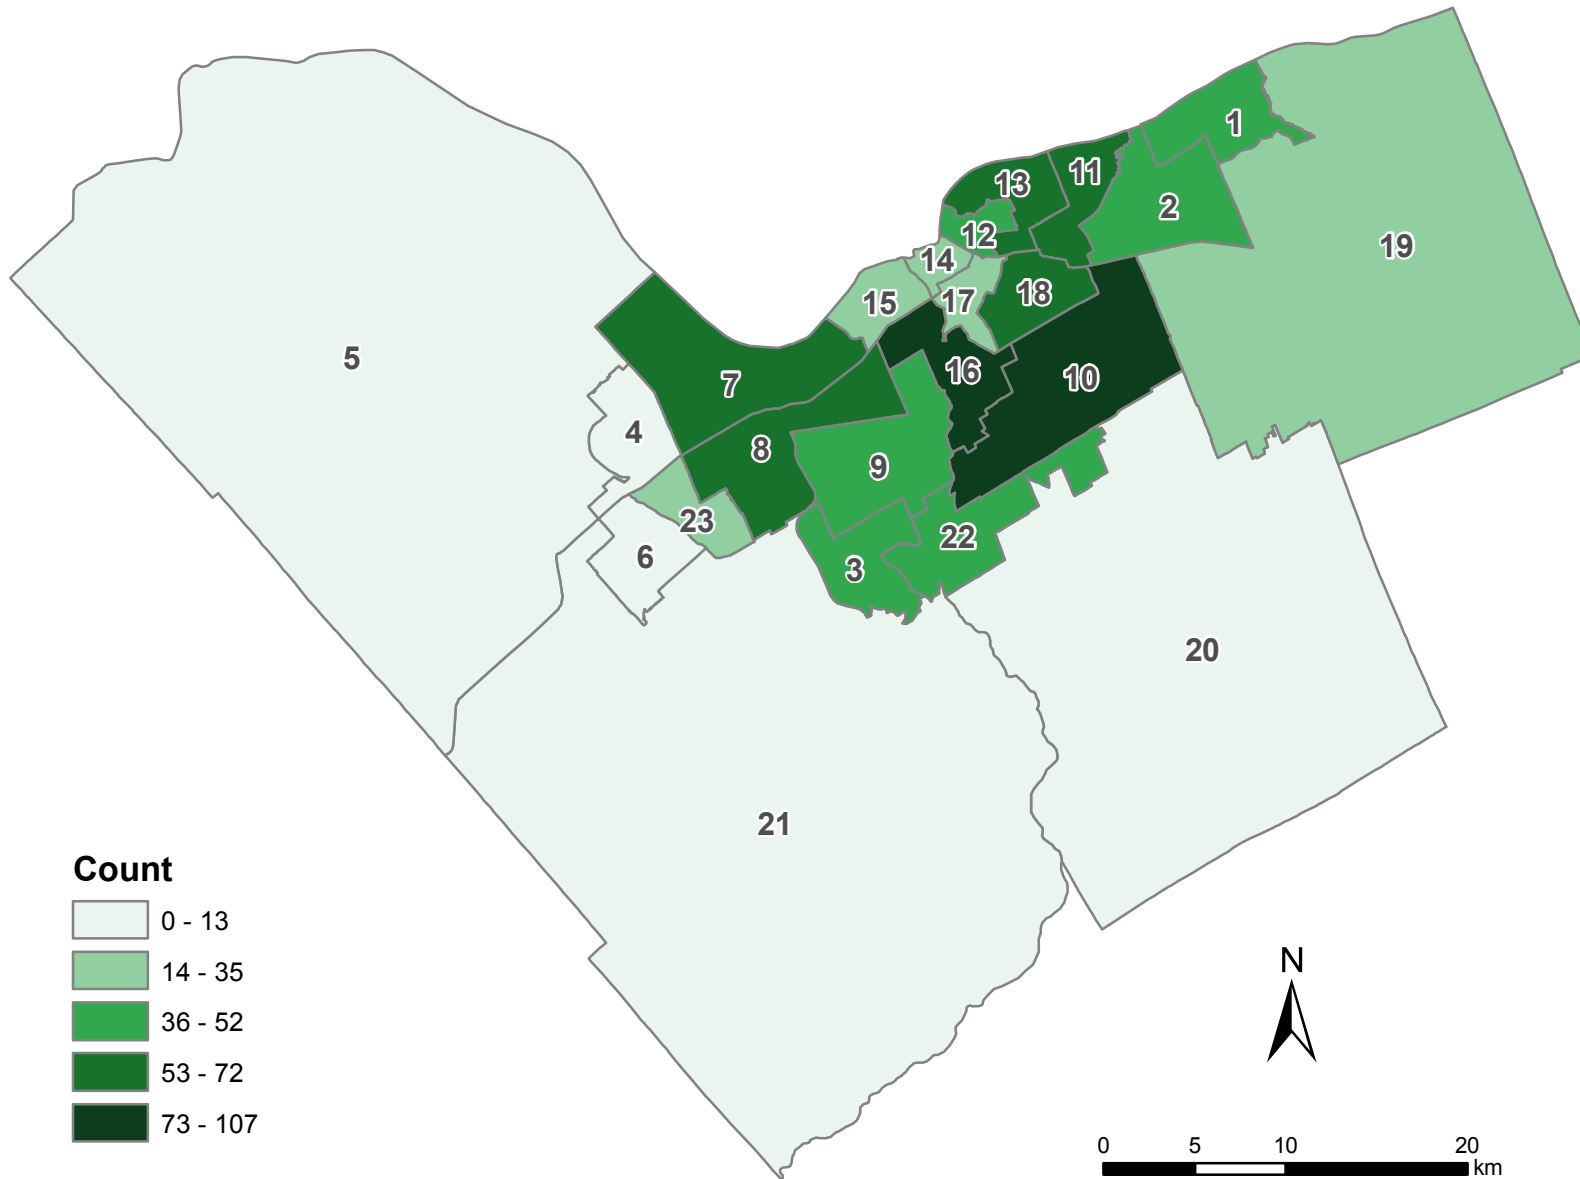

Children Approved for Fee Subsidy on CCRAW¹

ID	Ward	Count
1	Orléans	42
2	Innes	38
3	Barrhaven	52
4	Kanata North	13
5	West Carleton-March	0
6	Stittsville	1
7	Bay	65
8	College	57
9	Knoxdale-Merivale	49
10	Gloucester-Southgate	98
11	Beacon Hill-Cyrville	69
12	Rideau-Vanier	46
13	Rideau-Rockcliffe	72
14	Somerset	27
15	Kitchissippi	30
16	River	107
17	Capital	18
18	Alta Vista	68
19	Cumberland	35
20	Osgoode	3
21	Rideau-Goulbourn	0
22	Gloucester-South Nepean	39
23	Kanata South	30

1. CCRAW: Child Care Registry And Waitlist